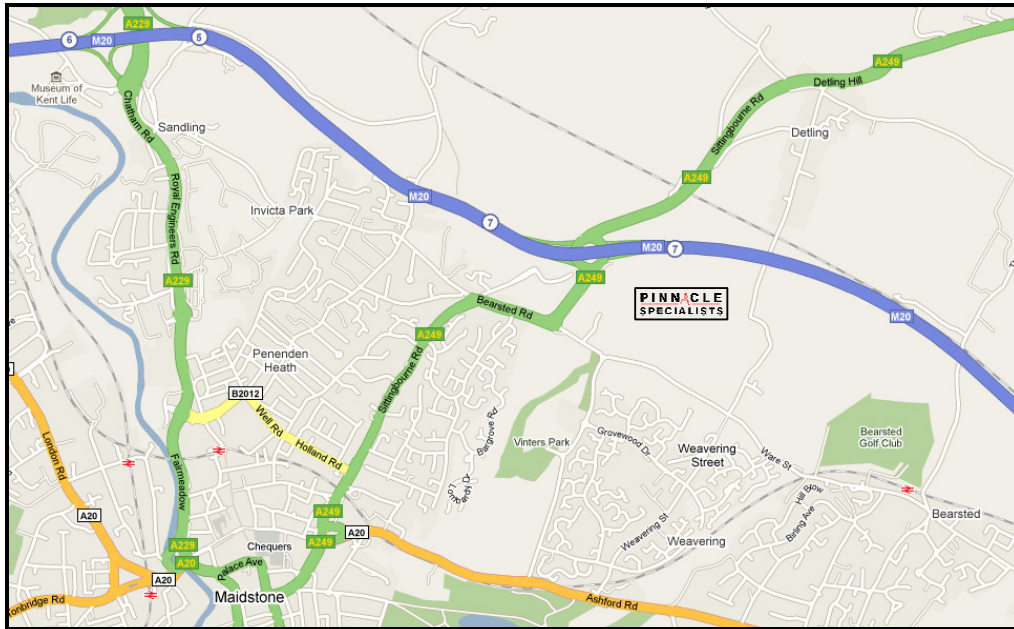

Directions to Pinnacle Specialists

From the M25:

Those heading *anti-clockwise* (eastbound) on the M25 (coming from Surrey, Sussex, Hampshire etc.) should leave the M25 at junction 5 and join the M26. After approximately 9 miles, the M26 joins the M20 eastbound towards Maidstone and Dover. If you are heading *clockwise* (westbound) on the M25 from Dartford, you will need to leave the motorway at junction 3 to join the M20 towards Maidstone/Dover. Leave the M20 at junction 7 and at the roundabout take the 3rd exit for the A249 towards Maidstone. At the next roundabout take the 1st exit then take the 1st left into Newnham Court Shopping Village. Journey time to Pinnacle Specialists from the M25 is approximately 20 minutes.

From the M20 westbound:

If you are approaching Pinnacle Specialists from the east (eg. Dover) via the M20, you will need to exit at junction 7 and at the roundabout take the 1st exit for the A249 towards Maidstone. At the next roundabout take the 1st exit then take the 1st left into Newnham Court Shopping Village. Journey time from Dover to Pinnacle Specialists is around 40 minutes.

Once you have arrived in Newnham Court Shopping Village...

...continue straight ahead over the 1st speed bump. As the drive curves around to the left, in front of the Newnham Court Inn, do NOT be seduced into following it! Instead, continue straight ahead (beware of traffic approaching from the left) towards the Veterinary Hospital. After going over a further two speed bumps, you will reach a mini roundabout. The 1st exit here takes you into the hospital car park, with the Veterinary Hospital ahead of you. If the car park is full, you can park in the overflow area which is straight across the roundabout on the left hand side.